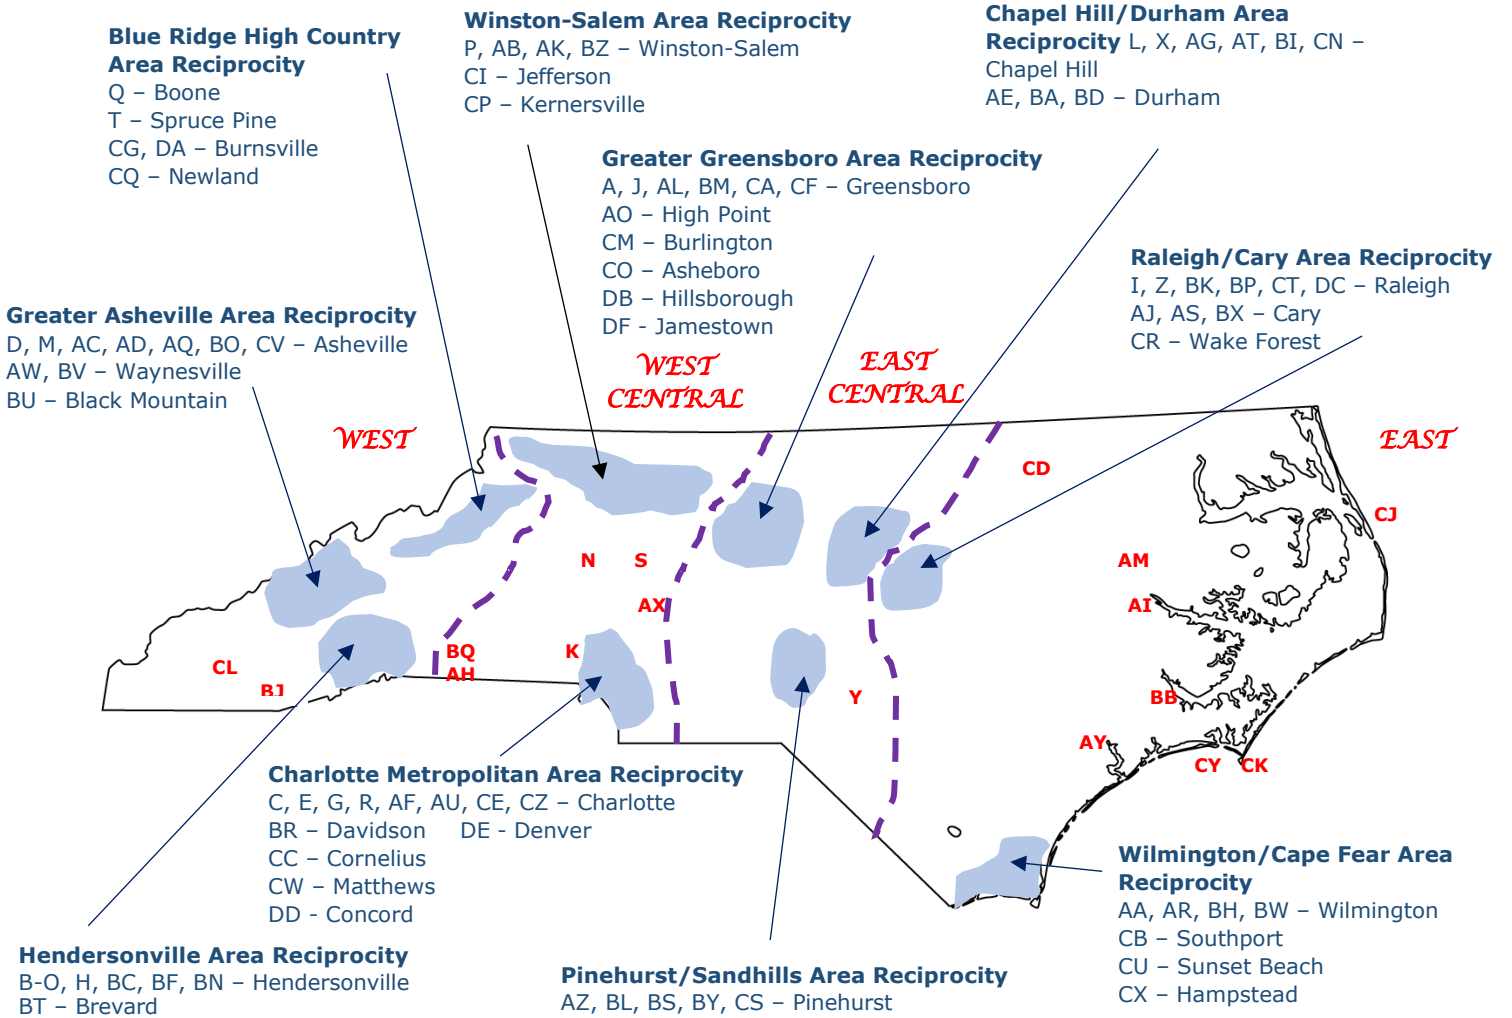

NC STATE CHAPTER MEMBERSHIP REGIONS

Chapters not in Reciprocities:

West

BJ – Cashiers
 CL – Franklin

West Central

K – Gastonia
 N – Hickory
 S – Statesville
 AH, BQ – Shelby
 AX – Salisbury

East Central

Y – Fayetteville

East

AI – Kinston
 AM – Rocky Mount
 AY – Jacksonville
 BB – New Bern
 CD – Littleton
 CJ – Kitty Hawk
 CK – Morehead City
 CY – Pine Knoll Shores

PURPOSE OF RECIPROCITY GROUPS

Local chapters or their representatives in a city or area may unite for one or more of the following purposes: to welcome unaffiliated P.E.O. members; to promote the acquaintance of all members in the city or district; and to further interest in the projects of the Sisterhood. (Constitution, Part III, Article XIII, Section 2)

The reciprocity group may expand the stated purpose to include encouraging communication among chapters, sharing current information regarding unaffiliates in the city or area, facilitating lateral transfers, promoting P.E.O. projects and encouraging organization of new area chapters.