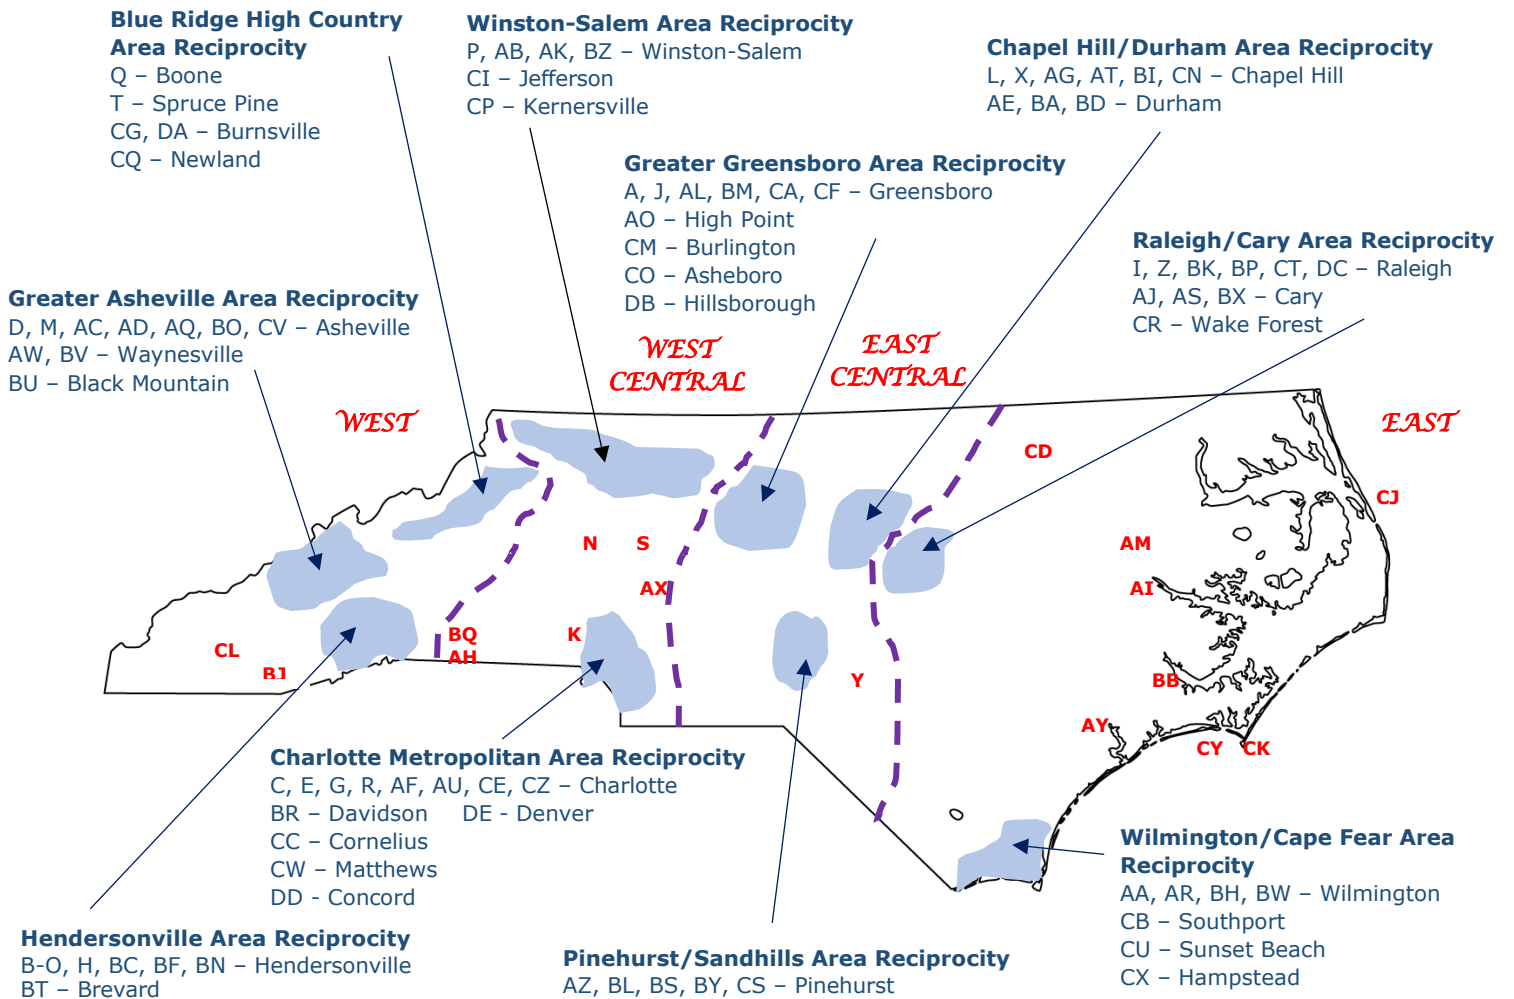

NC STATE CHAPTER MEMBERSHIP REGIONS

Chapters not in Reciprocities:

West

BJ – Cashiers
 CL – Franklin

West Central

K – Gastonia
 N – Hickory
 S – Statesville
 AH, BQ – Shelby
 AX – Salisbury

East Central

Y – Fayetteville

East

AI – Kinston
 AM – Rocky Mount
 AY – Jacksonville
 BB – New Bern
 CD – Littleton
 CJ – Kitty Hawk
 CK – Morehead City
 CY – Pine Knoll Shores

PURPOSE OF RECIPROCITY GROUPS

Local chapters or their representatives in a city or area may unite for one or more of the following purposes: to welcome unaffiliated P.E.O. members; to promote the acquaintance of all members in the city or district; and to further interest in the projects of the Sisterhood. (Constitution, Part III, Article XIII, Section 2)

The reciprocity group may expand the stated purpose to include encouraging communication among chapters, sharing current information regarding unaffiliates in the city or area, facilitating lateral transfers, promoting P.E.O. projects and encouraging organization of new area chapters.