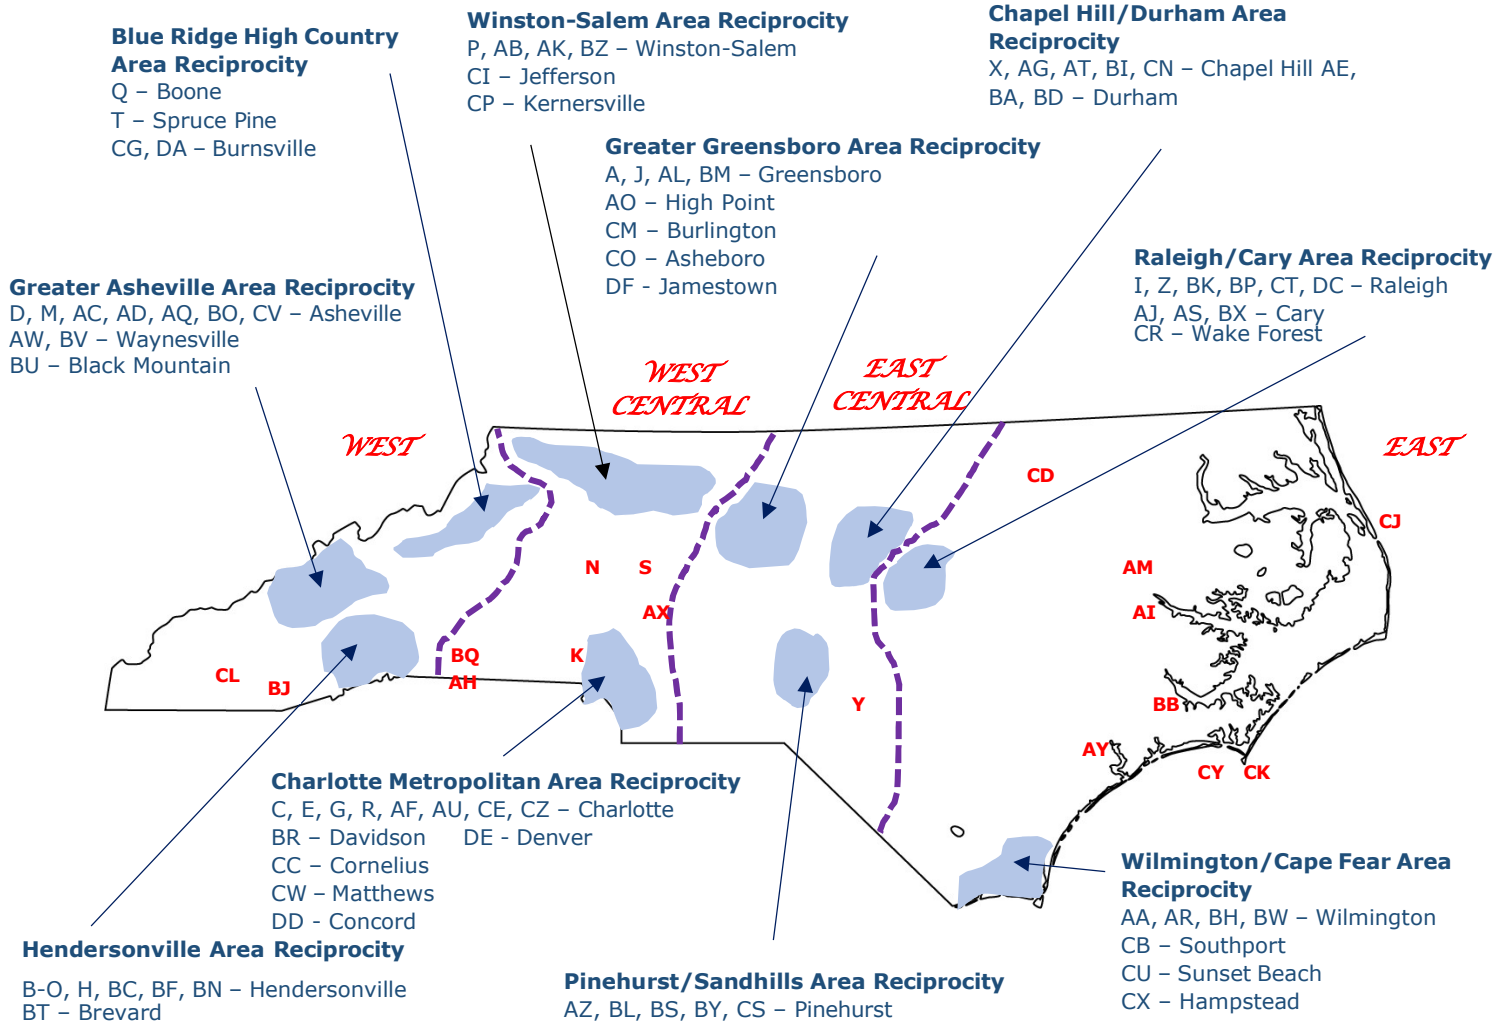

NC STATE CHAPTER MEMBERSHIP REGIONS

Chapters not in Reciprocities:

West

BJ – Cashiers
CL – Franklin

West Central

K – Gastonia
N – Hickory
S – Statesville
AH, BQ – Shelby
AZ – Salisbury

East Central

Y – Fayetteville
DB – Hillsborough

East

AI – Kinston
AM – Rocky Mount
AY – Jacksonville
BB – New Bern
CD – Littleton
CJ – Kitty Hawk
CK – Morehead City
CY – Pine Knoll Shores

PURPOSE OF RECIPROCITY GROUPS

Local chapters or their representatives in a city or area may unite for one or more of the following purposes: to welcome unaffiliated P.E.O. members; to promote the acquaintance of all members in the city or district; and to further interest in the projects of the Sisterhood. (Constitution, Part III, Article XIII, Section 2)

The reciprocity group may expand the stated purpose to include encouraging communication among chapters, sharing current information regarding unaffiliates in the city or area, facilitating lateral transfers, promoting P.E.O. projects and encouraging organization of new area chapters.